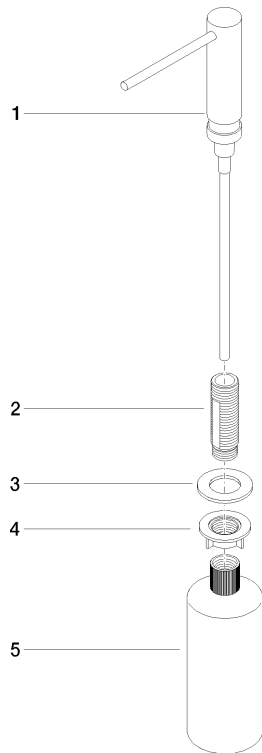

Dispenser without rosette - Chrome

ELIO

82 424 970

- 124mm projection
- 500 ml bottle
- can be filled from the top
- rotating pump head
- height 125 mm
- width 30mm
- hole diameter 25 mm

Fits ELIO, ENO, MEM, META SQUARE, SYNC and TARA ULTRA

Fits: ELIO, MEM, ENO, SYNC, TARA ULTRA, META SQUARE

	Chrome	82 424 970-00
	Brushed Platinum	82 424 970-06
	Platinum	82 424 970-08
	Durabrand (23kt Gold)	82 424 970-09
	Dark Chrome	82 424 970-19
	Brushed Durabrand (23kt Gold)	82 424 970-28
	Matte Black	82 424 970-33
	Brushed Champagne (22kt Gold)	82 424 970-46
	Champagne (22kt Gold)	82 424 970-47
	Brushed Chrome	82 424 970-93
	Brushed Dark Platinum	82 424 970-99

82 424 970

mm [inches]

82 424 970

Parts for other finishes can be found here: Brushed Platinum

Spare parts list

No.	Item Number	Name	Quantity used	Delivery time
1	90 10 10 539 00-00	dispenser	1	10
2	08 10 10 527 90	holder	1	2
3	09 14 05 014 90	seal	1	2
4	08 10 10 517 90	nut	1	2
5	90 10 10 603 00 90	container	1	2